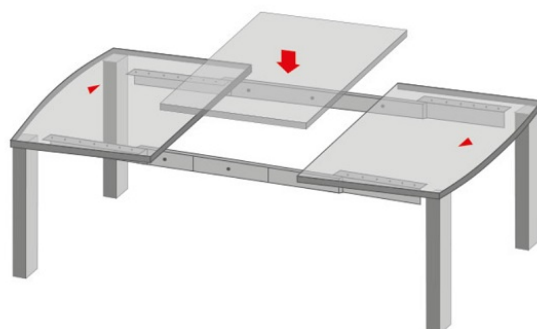

PRODUCT SHEET

Description:

Table Extension Split "S" 1050mm Opening, H 37mm Zinc Pl, Closed Length:740mm, Wing Size:550mm,Total Length When Open:., 1820mm, Load Capacity: 80Kg

Item number:

24.01.041-0

Units	Box	Carton	HS Code	Barcode
Pair		1	8302420090	 5704866086769